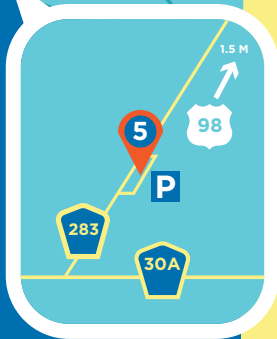

South Walton Annex

30A Connection

FREE To Ride
Wi-Fi
Bike Racks
AM & PM
Ride Times

GoWalTransit.com

The Jumper runs twice in the morning and twice in the evening, with an alternating express leg.

Summer Schedule

MORNING

Stop	Arrive	Depart	Arrive	Depart
1 DeFuniak/Courthouse	-	6:00	-	7:00
2 Freeport Park & Ride	6:30	6:35	7:30	7:35
3 Freeport/Co. Office	6:45	6:50	7:45	7:50
4 S.Walton Annex	7:05	7:10	8:05	8:10
5s 30A Connection	7:20	7:25	8:20	8:25
1 DeFuniak/Courthouse	8:15	-	9:15	-

EVENING

Stop	Arrive	Depart	Arrive	Depart
1 DeFuniak/Courthouse	-	4:00	-	4:30
5s 30A Connection	4:50	4:55	5:20	5:25
4 S.Walton Annex	5:05	5:10	5:35	5:40
2 Freeport Park & Ride	5:25	5:30	5:55	6:00
3 Freeport/Co. Office	5:40	5:45	6:10	6:15
1 DeFuniak/Courthouse	6:15	-	6:45	-