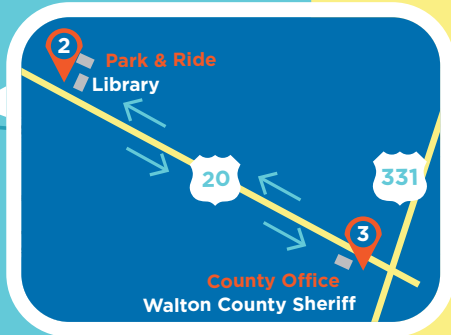

Monday - Friday

FREE RIDES

6 am - 7:00 pm

DeFuniak Springs

Jump on and

GoWal

Summer Schedule

Freeport

South Walton Annex

30A Connection

FREE To Ride
Wi-Fi
Bike Racks
AM & PM
Ride Times

GoWalTransit.com

The Jumper runs twice in the morning and twice in the evening, with an alternating express leg.

Summer Schedule

MORNING

Stop	Arrive	Depart	Arrive	Depart
1 DeFuniak/Courthouse	-	6:00	-	7:00
2 Freeport Park & Ride	6:30	6:35	7:30	7:35
3 Freeport/Co. Office	6:45	6:50	7:45	7:50
4 S.Walton Annex	7:05	7:10	8:05	8:10
5s 30A Connection	7:20	7:25	8:20	8:25
1 DeFuniak/Courthouse	8:15	-	9:15	-

EVENING

Stop	Arrive	Depart	Arrive	Depart
1 DeFuniak/Courthouse	-	4:00	-	4:30
5s 30A Connection	4:50	4:55	5:20	5:25
4 S.Walton Annex	5:05	5:10	5:35	5:40
2 Freeport Park & Ride	5:25	5:30	5:55	6:00
3 Freeport/Co. Office	5:40	5:45	6:10	6:15
1 DeFuniak/Courthouse	6:15	-	6:45	-